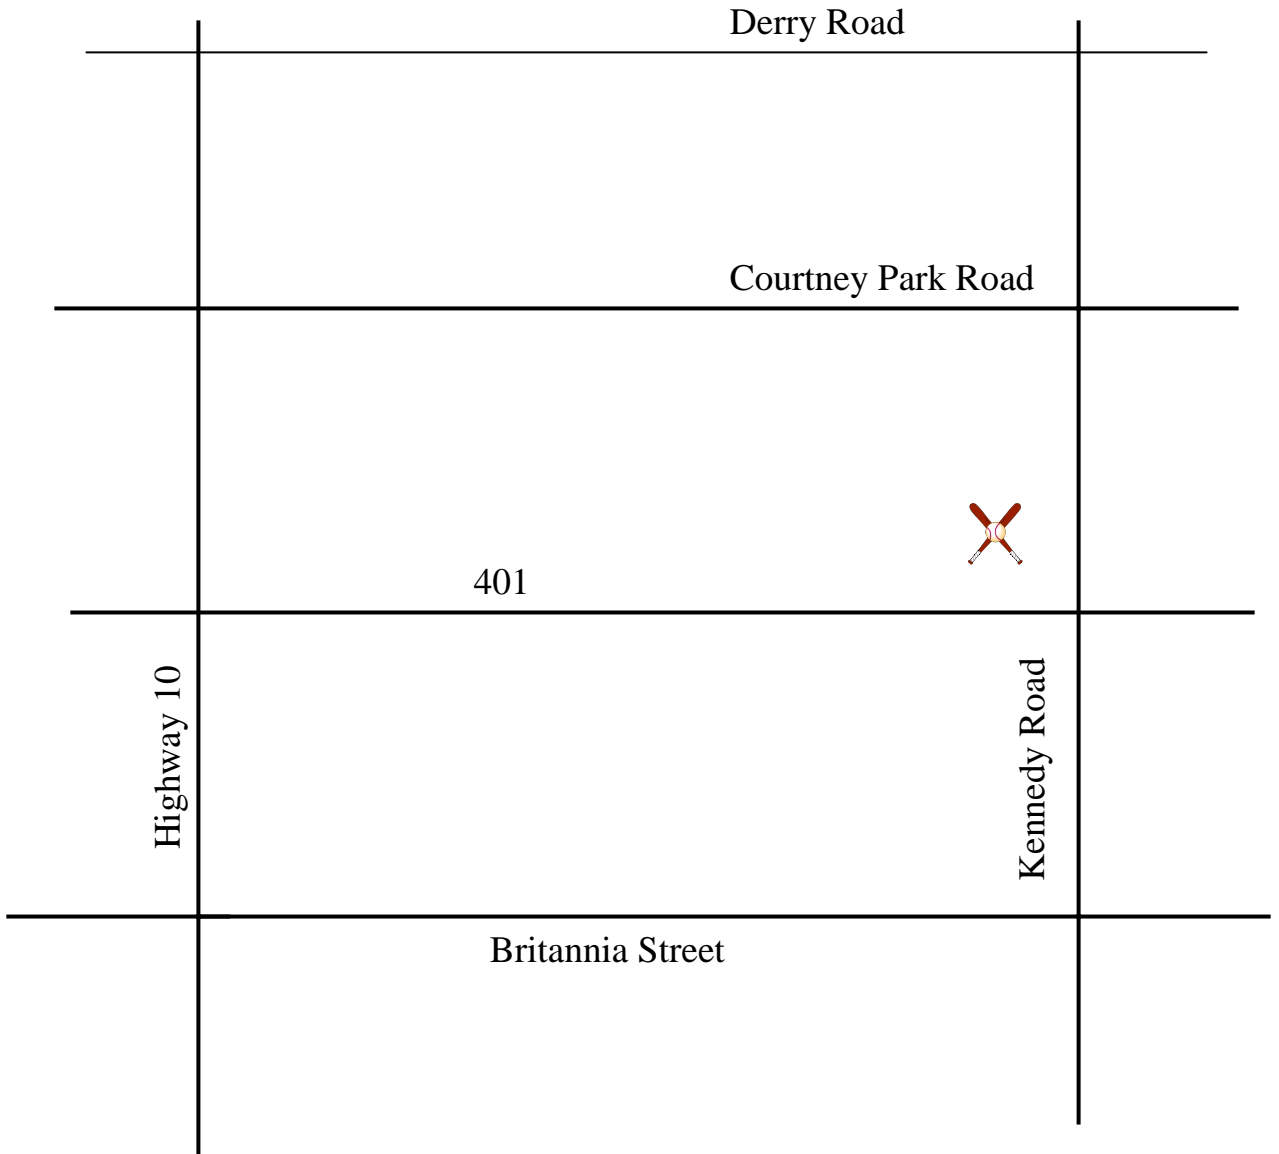

ROPSSAA Slopitch Dunton Athletic Field (DUN)

- 6180 Kennedy RD - Kennedy north of the 401
- Enter park off of Kennedy Park